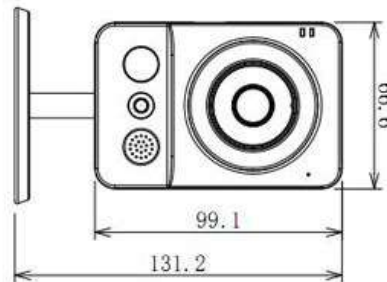

CP-UNC-CS10L1W

1 MP HD IR IP Cube Camera

Main Features

- 1/4" 1 Megapixel CMOS Image Sensor
- H.264 & MJPEG dual-stream encoding
- Max 25/30fps@720P(1280×720)
- WiFi, DWDR, Day/Night, 3DNR, Auto iris, AWB, AGC, BLC
- 3.6mm fixed lens
- PIR Sensor Range upto 6Mtr.
- IR Range of 10 Mtr.
- CE, FCC & RoHS Certified

CP-UNC-CS10L1W

1 MP HD IR IP Cube Camera

Feature

Image Sensor
 Minimum Illumination
 Shutter Speed
 White Balance
 Lens
 Gain Control(AGC)
 Back Light Compensation
 Video Compression
 S/N Ratio
 Video Streaming
 Resolution
 Privacy Mask
 ICR
 Audio Input
 Audio Compression
 Audio Output
 Alarm IN
 PIR Sensor
 Alarm Out
 Wireless
 Protocol
 Ethernet
 User Account
 Smart Phone
 IR
 Micro SD
 Operating Temperature
 Power Source
 Power Consumption
 Regulatory
 Dimension

Specification

1/4" 1 Megapixel CMOS
 0.1lux/F1.2
 Auto/Manual 1/3(4)~1/10000
 BLC / HLC / DWDR
 3.6mm
 Auto/Manual
 BLC / HLC / DWDR
 H.264/MJPEG
 more than 50dB
 Main Stream: 720P(1~25/30fps), Extra Stream: D1/CIF(1 ~ 25/30fps)
 720P(1280x720)/D1/CIF
 Up to 4 areas
 Auto(ICR) / Color / B/W
 Built-in Mic
 G.711a / G.711u / PCM
 Built-in speaker
 1 Ch.
 Up to 6m
 1 Ch.
 Yes
 IPv4/IPv6, HTTP, SSL, TCP/IP, UDP, UPnP, ICMP, IGMP, SNMP, RTSP, RTP, SMTP, NTP, DHCP, DNS, PPPOE, DDNS, FTP, IP Filter, QoS, Bonjour, ONVIF Ver. 2.0
 RJ-45(10/100Base-T)/ Wi-Fi(802.11b/g)
 10 users
 iPhone, iPad, Android, Windows Phone
 IR Range of 10Mtr.
 Max 64GB
 -30°C~+60°C, Less than 95%RH
 DC12V
 <4W
 CE, FCC, RoHS
 66.6mm × 99.5mm × 131.2mm

CP- UNC-CS10L1W
1 MP HD IR IP Cube Camera

Feature

Weight

Specification

0.35kg (0.4kg with bracket)