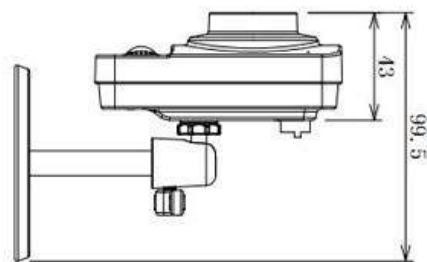

CP-UNC-CS10L1W

1 MP HD IR IP Cube Camera

Main Features

- 1/4" 1 Megapixel CMOS Image Sensor
- H.264 & MJPEG dual-stream encoding
- Max 25/30fps@720P(1280×720)
- WiFi, DWDR, Day/Night, 3DNR, Auto iris, AWB, AGC, BLC
- 3.6mm fixed lens
- PIR Sensor Range upto 6Mtr.
- IR Range of 10 Mtr.
- CE, FCC & RoHS Certified

CP-UNC-CS10L1W

1 MP HD IR IP Cube Camera

Feature

Image Sensor
 Minimum Illumination
 Shutter Speed
 White Balance
 Lens
 Gain Control(AGC)
 Back Light Compensation
 Video Compression
 S/N Ratio
 Video Streaming
 Resolution
 Privacy Mask
 ICR
 Audio Input
 Audio Compression
 Audio Output
 Alarm IN
 PIR Sensor
 Alarm Out
 Wireless
 Protocol
 Ethernet
 User Account
 Smart Phone
 IR
 Micro SD
 Operating Temperature
 Power Source
 Power Consumption
 Regulatory
 Dimension

Specification

1/4" 1 Megapixel CMOS
 0.1lux/F1.2
 Auto/Manual 1/3(4)~1/10000
 BLC / HLC / DWDR
 3.6mm
 Auto/Manual
 BLC / HLC / DWDR
 H.264/MJPEG
 more than 50dB
 Main Stream: 720P(1~25/30fps), Extra Stream: D1/CIF(1 ~ 25/30fps)
 720P(1280x720)/D1/CIF
 Up to 4 areas
 Auto(ICR) / Color / B/W
 Built-in Mic
 G.711a / G.711u / PCM
 Built-in speaker
 1 Ch.
 Up to 6m
 1 Ch.
 Yes
 IPv4/IPv6, HTTP, SSL, TCP/IP, UDP, UPnP, ICMP, IGMP, SNMP, RTSP, RTP, SMTP, NTP, DHCP, DNS, PPPOE, DDNS, FTP, IP Filter, QoS, Bonjour, ONVIF Ver. 2.0
 RJ-45(10/100Base-T)/ Wi-Fi(802.11b/g)
 10 users
 iPhone, iPad, Android, Windows Phone
 IR Range of 10Mtr.
 Max 64GB
 -30°C~+60°C, Less than 95%RH
 DC12V
 <4W
 CE, FCC, RoHS
 66.6mm × 99.5mm × 131.2mm

CP- UNC-CS10L1W
1 MP HD IR IP Cube Camera

Feature

Weight

Specification

0.35kg (0.4kg with bracket)