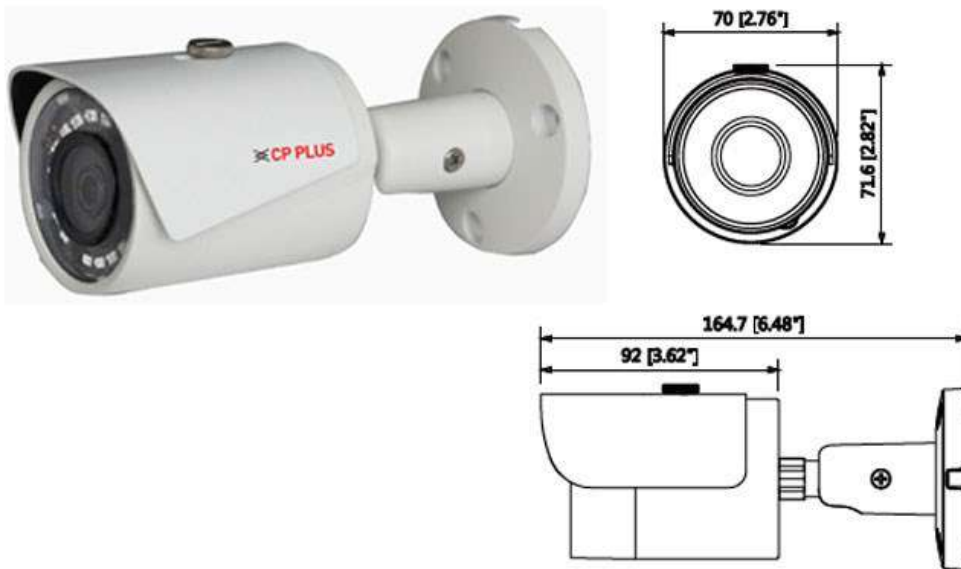

# CP-UNC-TA41L3-D

4 MP WDR Network IR Bullet Camera - 30Mtr.

## Main Features

- 1/3" 4MP PS CMOS Image Sensor
- Max. 20fps@4MP, Max. 25/30fps@3MP
- H.265 and H.264 triple-stream encoding
- WDR(120dB), Day/Night (ICR), 3D-DNR,ROI, AWB, AGC, BLC, HLC
- 2.8mm fixed lens (3.6mm optional)
- IR Range of 30 Mtrs, IP67, PoE
- Mobile Software: iCMOB, gCMOB
- CMS Software: KVMS Pro

## 4 MP WDR Network IR Bullet Camera - 30Mtr.