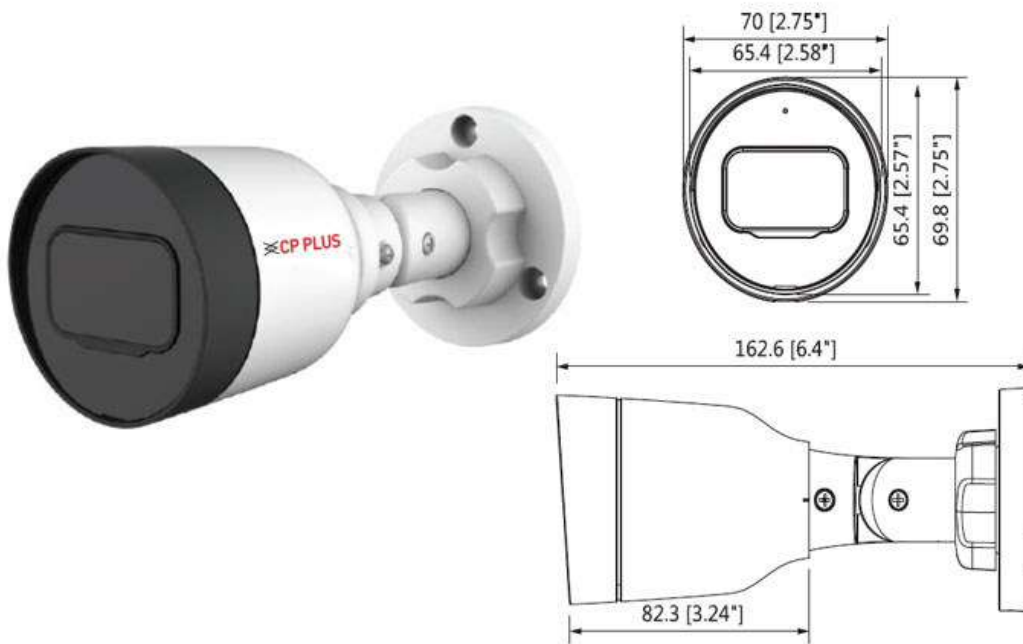

**CP- UNC-TS21PL3****2 MP Full HD IR Bullet Camera - 30Mtr.****Main Features**

- 1/2.7" 2MP PS CMOS Image Sensor
- 20fps@1080P(1920×1080)
- H.265+/ H.265 dual-stream encoding
- DWDR, Day/Night (ICR), 3D-DNR, ROI, AWB, AGC, BLC, HLC
- 2.8 mm fixed lens (3.6 mm optional)
- IR Range of 30 Mtrs, IP67, PoE
- Mobile Software: iCMOB, gCMOB
- CMS Software: KVMS Pro

# CP- UNC-TS21PL3

## 2 MP Full HD IR Bullet Camera - 30Mtr.

### Specification

1/2.7" 2MP PS CMOS Image Sensor  
1920(H)x1080(V)  
0.09Lux/F2.0(Color,1/3s,30IRE) 0.5Lux/F2.0(Color,1/30s,30IRE) 0Lux/F2.0(IR on)  
Auto/Natural/Street Lamp/Outdoor/Manual  
2.8mm fixed lens (3.6mm optional)  
Auto/Manual  
H:115°/87.5°, V:60°/47°  
H.265+/H.265/H.264+/H.264H/MJPEG (Sub Stream)  
More than 50dB  
BLC/ HLC/ DWDR  
1080P(1920×1080)/1.3M(1280×960)/ 720P(1280×720)/D1(704×576/704×480)/VGA  
(640×480)/ CIF(352×288/352×240)  
Main Stream: 1080P (1 ~ 20fps) ,Sub Stream: D1(1 ~ 25/30fps)  
16x  
Off / On (4 Zone, Rectangle)  
Off / On (4 Area, Rectangle)  
Auto (ICR)/Color/B/W  
Off / On (4 Zone)  
H265:12K~5632K , H.264:32K ~8192K  
HTTP; TCP; ARP; RTSP; RTP; RTCP; UDP; DHCP; DNS; IPV4; NTP; Multicast; ICMP; TLS; ONVIF  
Profile S & G  
RJ-45 (10/100Base-T)  
20 Users  
IR Range of 30 Mtr.  
iPhone, iPad, Android Phone  
-30°C~+60°C , Less than 95%RH  
DC12V, PoE (802.3af)  
<4.2W  
IP67  
Φ70mm×162.6mm(2.76"x6.49")  
0.22Kg