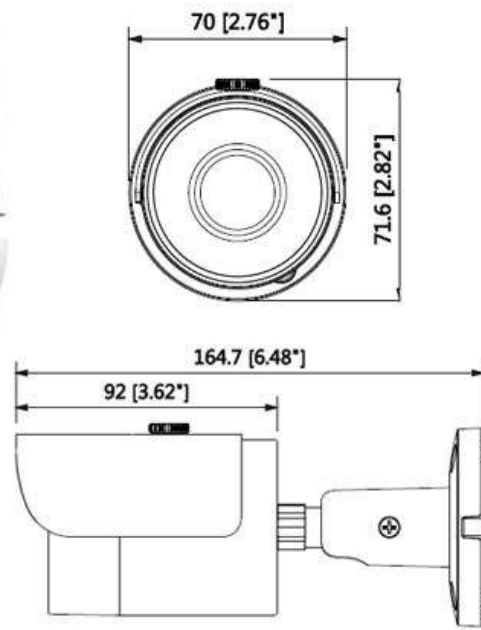

# CP-UNC-TS25ML3

2 MP Full HD IR Bullet Camera - 30Mtr.

### Main Features

- 1/2.7" 2MP PS CMOS Image Sensor
- 25/30fps@1080P(1920x1080)
- H.265+ / H.265 dual-stream encoding
- DWDR, Day/Night (ICR), 3D-DNR, ROI, AWB, AGC, BLC, HLC
- 2.8 mm fixed lens (3.6 mm optional)
- IR Range of 30 Mtrs, IP67, PoE
- Mobile Software: iCMOB, gCMOB
- CMS Software: KVMS Pro, vOptimus Pro

## Specification

1/2.7" 2MP PS CMOS Image Sensor  
 1920(H)x1080(V)  
 0.09Lux/F2.0( Color,1/3s,30IRE) 0.5Lux/F2.0( Color,1/30s,30IRE) 0Lux/F2.0(IR on)  
 Auto/Natural/Street Lamp/Outdoor/Manual  
 2.8mm fixed lens (3.6mm optional)  
 Auto/Manual  
 H:115°/87.5°, V:60°/47°  
 H.265+/H.265/H.264+/H.264H/MJPEG (Sub Stream)  
 More than 50dB  
 BLC/ HLC/ DWDR  
 1080P(1920×1080)/1.3MP(1280×960)/ 720P(1280×720)/D1(704×576/704×480)/ CIF  
 (352×288/352×240)  
 Main Stream: 1080P (1 ~ 25/30fps) Sub Stream: D1(1 ~ 25/30fps)  
 16x  
 Off / On (4 Zone, Rectangle)  
 Off / On (4 Area, Rectangle)  
 Auto (ICR)/Color/B/W  
 Off / On (4 Zone)  
 H265: 12K~6400K, H.264: 32K ~8192K  
 HTTP; TCP; ARP; RTSP; RTP; RTCP; UDP; DHCP; DNS; IPV4; NTP; Multicast; ICMP; TLS, ONVIF  
 Profile S&G  
 RJ-45 (10/100Base-T)  
 20 Users  
 IR Range of 30 Mtr.  
 iPhone, iPad, Android Phone  
 -30°C~+60°C , Less than 95%RH  
 DC12V, PoE (802.3af)  
 <4.2W  
 IP67  
 Ø70mm×162.6mm(2.76"×6.49")  
 0.22Kg