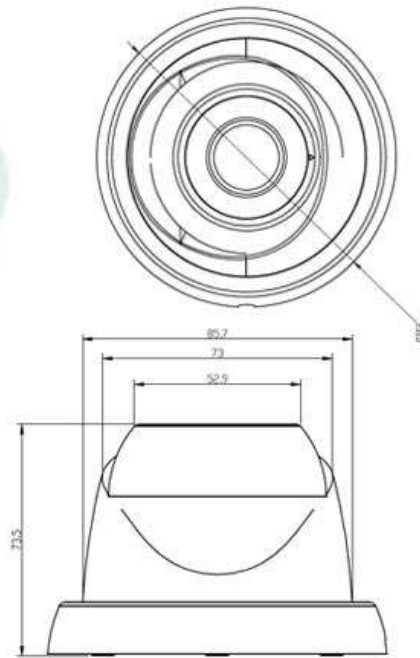

CP- VAC-D10L2-V2**1MP HD IR Dome Camera - 20 Mtr.****INDIGO****Main Features**

- 1/4" 1MP HD Color Image Sensor
- 25/30fps@720P
- Day/Night (ICR), AWB, AGC, BLC
- Plug-n-Play HD/SD Camera
- 3.6mm Lens
- Equipped with fine IR LEDs for clearer night vision
- IR Range of 20 Mtr.
- Compatible with HDx, AHD, HDCVI, CVBS and HDTVI DVRs

CP- VAC-D10L2-V2**1MP HD IR Dome Camera - 20 Mtr.****Feature**

Image Sensor
Minimum Illumination
Shutter Speed
White Balance
Gain Control (AGC)
Lens
S/N Ratio
Back Light Compensation
Video Output
Resolution
Frame Rate
ICR
Gamma Correction
IR
No. of IR LEDs
Operating Temperature
Humidity
Power Source
Power Consumption
Dimension
Weight

Specification

1/4" 1 MP HD Color Image Sensor
Color(0.1Lux),White and Black (0.01Lux IR LED On)
1/50s(1/60s)-1/100,000s (Auto/Fixed)
Auto
Auto
3.6mm
≥39dB
Auto
1.0Vp-p Composite Output (75Ω / BNC) , HD-AHD(720P)\ HD-TVI(720P)\ HD-CVI(720P)\ CVBS , CVI Default setting
720P
30fps(60Hz) ,25fps(50Hz)
Support
0.45
IR Range of 20 Mtr.
12pcs
-20°C~+55°C
10% ~ 90% , ≤95% RH no dew
DC12V(+/-10%)
0.4W(2.5W after IR LED Powered on)
108mm x 108mm x 73.5mm
0.2Kg