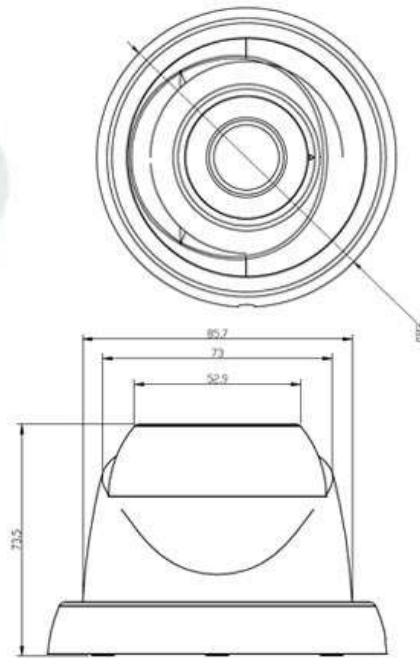

CP- VAC-D13L2-V2

1.3 MP HD IR Dome Camera - 20 Mtr.

Main Features

- 1.3 MP HQIS Pro Image Sensor
- 25/30fps@1.3MP
- Day/Night (ICR), AWB, AGC, BLC
- Plug-n-Play HD/SD Camera
- 3.6mm Lens
- Equipped with fine IR LEDs for clearer night vision
- IR Range of 20 Mtr.
- Compatible with HDx, AHD, HDCVI, CVBS and HDTVI DVRs

CP- VAC-D13L2-V2

1.3 MP HD IR Dome Camera - 20 Mtr.

Feature

Image Sensor
 Minimum Illumination
 Shutter Speed
 White Balance
 Gain Control (AGC)
 Lens
 S/N Ratio
 Back Light Compensation
 Video Output
 Resolution
 Frame Rate
 ICR
 Gamma Correction
 IR
 No. of SMD LEDs
 Operating Temperature
 Humidity
 Power Source
 Power Consumption
 Dimension
 Weight

Specification

1/3" 1.3 MP HQIS Pro Image Sensor
 Color(0.1Lux) , (0 Lux IR LED On)
 1/50s(1/60s)-1/100,000s (Auto/Fixed)
 Auto
 Auto
 3.6mm
 ≥42.6dB
 Auto
 1.0Vp-p Composite Output (75Ω / BNC) , HD-AHD(960P)\ HD-TVI(960P)\ HD-CVI(960P)\ CVBS , CVI Default setting
 1.3MP
 30fps(60Hz) ,25fps(50Hz)
 Support
 0.45
 IR Range of 20 Mtr.
 12pcs
 -20°C~+55°C
 10% ~ 90% , ≤95% RH no dew
 DC12V(+/-10%)
 0.4W(2.5W after IR LED Powered on)
 108mm x 108mm x 73.5mm
 0.2KG