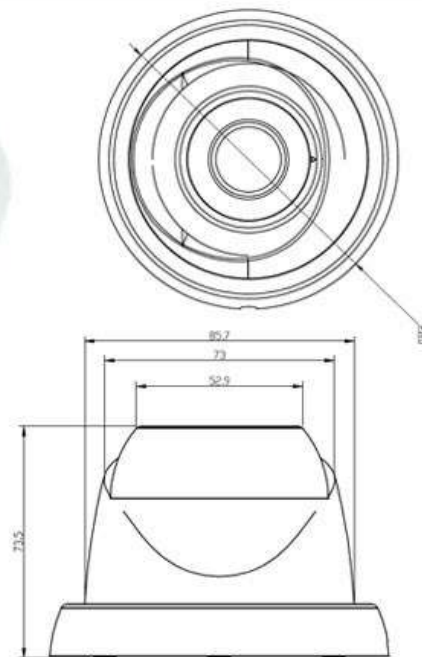

CP- VAC-D20L2

2 MP Full HD IR Dome Camera - 20 Mtr.

Main Features

- 1/2.9" 2MP HQIS Pro Image Sensor
- 25/30fps@2MP
- Day/Night (ICR), 3D-DNR, AWB, AGC, BLC
- Plug-n-Play HD/SD Camera
- 3.6mm Lens
- Equipped with fine IR LEDs for clearer night vision
- IR Range of 20 Mtr.
- Compatible with HDx, AHD, HDCVI, CVBS and HDTVI DVRs

CP- VAC-D20L2

2 MP Full HD IR Dome Camera - 20 Mtr.

Feature

Specification

| | |
|-------------------------|--|
| Image Sensor | 1/2.9" 2MP HQIS Pro Image Sensor |
| Minimum Illumination | Color(0.1Lux) , (0 Lux IR LED On) |
| Shutter Speed | 1/50s(1/60s)-1/100,000s (Auto/Fixed) |
| White Balance | Auto |
| Gain Control (AGC) | Auto |
| Lens | 3.6mm |
| S/N Ratio | ≥36dB |
| Back Light Compensation | Auto |
| Video Output | 1.0Vp-p Composite Output (75Ω / BNC) , HD-AHD(1080P)\ HD-TVI(1080P)\ HD-CVI(1080P)\ CVBS , CVI Default setting |
| Resolution | 1080P |
| Frame Rate | 30fps(60Hz) ,25fps(50Hz) |
| ICR | Support |
| Gamma Correction | 0.45 |
| IR | IR Range of 20 Mtr. |
| No. of IR LEDs | 12pcs |
| Operating Temperature | -20°C~+55°C |
| Humidity | 10% ~ 90% , ≤95% RH no dew |
| Power Source | DC12V(+/-10%) |
| Power Consumption | 0.4W(2.5W after IR LED Powered on) |
| Dimension | 108mm x 108mm x 73.5mm |
| Weight | 0.25KG |