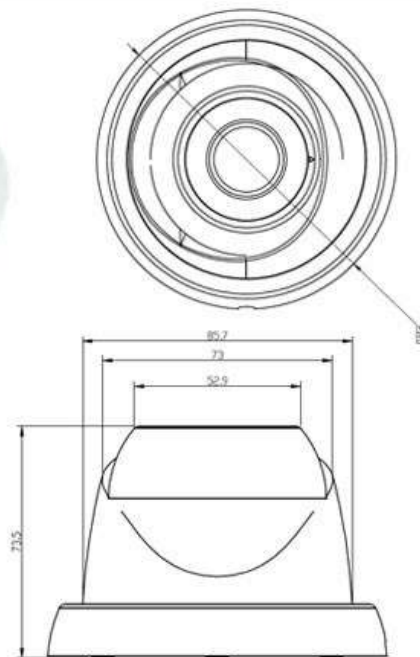

CP- VAC-D24L2

2.4 MP Full HD IR Dome Camera - 20 Mtr.

Main Features

- 1/2.7" 2.4MP HQIS Pro Image Sensor
- 25/30fps@ 2.4MP
- DWDR, Day/Night (ICR), 3D-DNR, AWB, AGC, BLC
- Plug-n-Play HD/SD Camera
- 3.6 mm Lens
- Equipped with fine IR LEDs for clearer night vision
- IR Range of 20 Mtr.
- Compatible with HDx, AHD, HDCVI, CVBS & HDTVI DVRs

CP- VAC-D24L2

2.4 MP Full HD IR Dome Camera - 20 Mtr.

Feature

Specification

Image Sensor	1/2.7" 2.4MP HQIS Pro Image Sensor
Minimum Illumination	Color(0.1Lux), (0 Lux IR LED On)
Shutter Speed	1/50s(1/60s)-1/100,000s (Auto/Fixed)
White Balance	Auto
Lens	3.6mm
Gain Control (AGC)	Auto
S/N Ratio	≥41dB
Back Light Compensation	Auto
Video Output	1.0Vp-p Composite Output (75Ω / BNC), HD-AHD(1080P)\ HD-TVI(1080P)\ HD-CVI(1080P)\ CVBS , CVI Default setting
Resolution	2.4MP
Frame Rate	30fps(60Hz) , 25fps(50Hz)
ICR	Support
WDR	DWDR
Gamma Correction	0.45
IR	IR Range of 20 Mtr.
OSD	Support
No. of IR LEDs	12pcs
Operating Temperature	-20°C~+50°C
Humidity	10% ~ 90% (humidity) , ≤95% RH no dew
Power Source	DC12V(+/-10%)
Power Consumption	0.4W(2.5W after IR LED Powered on)
Dimension	108mm x 108mm x 73.5mm
Weight	0.25kg