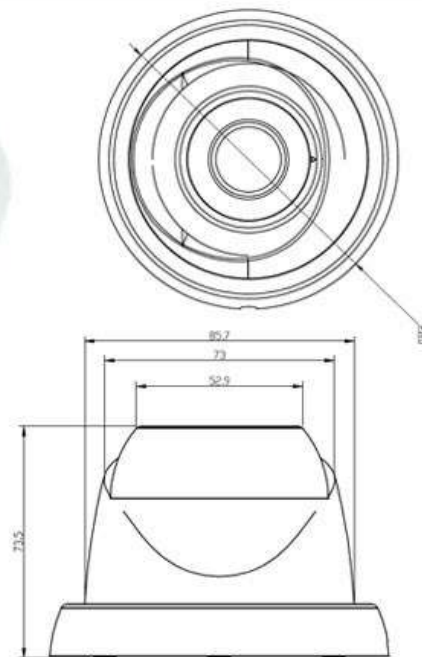

# CP- VAC-D40L2

4 MP Full HD IR Dome Camera - 20 Mtr.

## Main Features

- 1/2.7" 4 MP HQIS Pro Image Sensor
- 25/30fps@4MP
- DWDR, Day/Night (ICR), 2D-DNR, AWB, AGC, BLC, HLC
- Plug-n-Play HD/SD Camera
- 3.6mm Lens
- Equipped with fine IR LEDs for clearer night vision
- IR Range of 20 Mtr.
- Compatible with HDx, AHD, HDCVI, CVBS, HDTVI DVRs