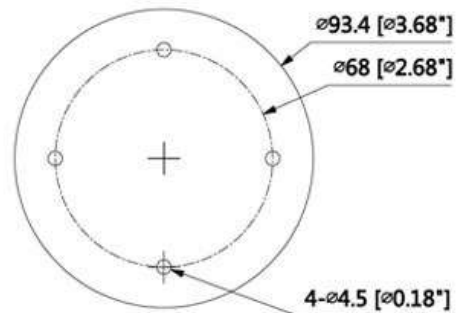

### Main Features

- 1/2.7" 4MP HQIS Pro Image Sensor
- 25/30fps@4MP
- DWDR, Day/Night (ICR), 2D-DNR, AWB, AGC, BLC, HLC
- Plug-n-Play HD/SD Camera
- 3.6mm Lens
- Equipped with fine IR LEDs for clearer night vision
- IR Range of 20 Mtr., IP66
- Compatible with HDx, AHD, HDCVI, CVBS, HDTVl DVRs

**CP- VAC-D40ML2**

**4MP Full HD IR Dome Camera - 20 Mtr.**

**Feature**

Image Sensor  
 Minimum Illumination  
 Shutter Speed  
 White Balance  
 Gain Control (AGC)  
 Lens  
 S/N Ratio  
 Back Light Compensation  
 Video Output  
 Resolution  
 Frame Rate  
 ICR  
 Gamma Correction  
 OSD  
 IR  
 No. of IR LEDs  
 Operating Temperature  
 Humidity  
 Power Source  
 Power Consumption  
 Weatherproof Standard  
 Dimension  
 Weight

**Specification**

1/2.7" 4MP HQIS Pro Image Sensor  
 Color(0.1Lux),White and Black (0.01Lux IR LED On)  
 1/50s(1/60s)-1/100,000s (Auto/Fixed)  
 AWB/AUTO/AWC- SET/INDOOR/OUTDOOR/MANUAL  
 Auto  
 3.6mm  
 ≥36.8dB  
 BLC/ HLC/ DWDR  
 1.0Vp-p Composite Output (75Ω / BNC), HD-AHD(4MP)\ HD-TVI(4MP)\ HD-CVI(4MP)\ CVBS ,  
 CVI Default setting  
 4.0MP (2560(H)×1440(V))  
 Main Stream: 30fps (60Hz) , 25fps (50Hz)  
 Auto/ White and Black/ Color/ External control OSD adjustable  
 0.45  
 Support  
 IR Range of 20 Mtr.  
 12pcs  
 -10°C~ 55°C  
 10% ~ 90% (humidity) , ≤95% RH no dew  
 DC12V(+/-15%)  
 1.2W (4W after IR LED Powered on)  
 IP66  
 108mm x 108mm x 73.5mm  
 0.25KG