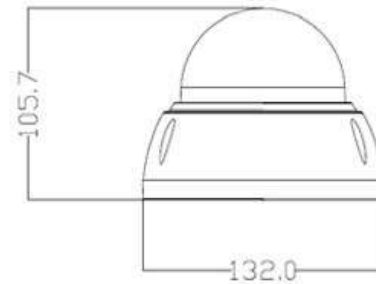

CP- VAC-V40FL4

4MP Full HD VF IR Vandal Dome Camera - 40 Mtr.

INDIGO

Main Features

- 1/2.7" 4MP HQIS Pro Image Sensor
- 25/30fps@4MP
- DWDR, Day/Night (ICR), 2DNR, AWB, AGC, BLC, HLC
- Plug-n-Play HD/SD Camera
- 2.8-12mm Varifocal Lens
- Equipped with fine IR LEDs for clearer night vision
- IR Range of 40 Mtr., IP66
- Compatible with HDx, AHD, HDCVI, CVBS and HDTVI DVRs

CP- VAC-V40FL4

4MP Full HD VF IR Vandal Dome Camera - 40 Mtr.

Feature

Image Sensor
 Minimum Illumination
 Shutter Speed
 White Balance
 Gain Control (AGC)
 Lens
 S/N Ratio
 Back Light Compensation
 Video Output
 Resolution
 Frame Rate
 ICR
 Gamma Correction
 OSD
 IR
 No. of IR LEDs
 Operating Temperature
 Humidity
 Power Source
 Power Consumption
 Weatherproof Standard
 Dimension
 Weight

Specification

1/2.7" 4MP HQIS Pro Image Sensor
 Color(0.1Lux),White and Black(0.01Lux IR LED On)
 1/50s(1/60s)-1/100,000s (Auto/Fixed)
 AWB/AUTO/AWC- SET/INDOOR/OUTDOOR/MANUAL
 Auto
 2.8-12mm Varifocal lens
 ≥36.8dB
 BLC/ HLC/ DWDR
 1.0Vp-p Composite Output (75Ω / BNC), HD-AHD(4MP)\ HD-TVI(4MP)\ HD-CVI(4MP)\ CVBS ,
 CVI Default setting
 4MP (2560(H)×1440(V))
 30fps (60Hz) , 25fps(50Hz)
 Auto/ White and Black/ Color/ External control OSD adjustable
 0.45
 Support
 IR Range of 40 Mtr.
 18pcs
 -10°C~+50°C
 10% ~ 90% (humidity) , ≤95% RH no dew
 DC12V (+/-15%)
 0.4W(2.5W after IR LED Powered on)
 IP66
 132mm x 132mm x 105.7mm
 0.61 KG