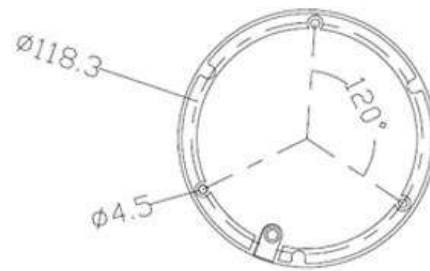

CP- VAC-V40FL4

4MP Full HD VF IR Vandal Dome Camera - 40 Mtr.

INDIGO

Main Features

- 1/2.7" 4MP HQIS Pro Image Sensor
- 25/30fps@4MP
- DWDR, Day/Night (ICR), 2DNR, AWB, AGC, BLC, HLC
- Plug-n-Play HD/SD Camera
- 2.8-12mm Varifocal Lens
- Equipped with fine IR LEDs for clearer night vision
- IR Range of 40 Mtr., IP66
- Compatible with HDx, AHD, HDCVI, CVBS and HDTVI DVRs

CP- VAC-V40FL4

4MP Full HD VF IR Vandal Dome Camera - 40 Mtr.

Feature

Image Sensor
 Minimum Illumination
 Shutter Speed
 White Balance
 Gain Control (AGC)
 Lens
 S/N Ratio
 Back Light Compensation
 Video Output
 Resolution
 Frame Rate
 ICR
 Gamma Correction
 OSD
 IR
 No. of IR LEDs
 Operating Temperature
 Humidity
 Power Source
 Power Consumption
 Weatherproof Standard
 Dimension
 Weight

Specification

1/2.7" 4MP HQIS Pro Image Sensor
 Color(0.1Lux),White and Black(0.01Lux IR LED On)
 1/50s(1/60s)-1/100,000s (Auto/Fixed)
 AWB/AUTO/AWC- SET/INDOOR/OUTDOOR/MANUAL
 Auto
 2.8-12mm Varifocal lens
 ≥36.8dB
 BLC/ HLC/ DWDR
 1.0Vp-p Composite Output (75Ω / BNC), HD-AHD(4MP)\ HD-TVI(4MP)\ HD-CVI(4MP)\ CVBS ,
 CVI Default setting
 4MP (2560(H)×1440(V))
 30fps (60Hz) , 25fps(50Hz)
 Auto/ White and Black/ Color/ External control OSD adjustable
 0.45
 Support
 IR Range of 40 Mtr.
 18pcs
 -10°C~+50°C
 10% ~ 90% (humidity) , ≤95% RH no dew
 DC12V (+/-15%)
 0.4W(2.5W after IR LED Powered on)
 IP66
 132mm x 132mm x 105.7mm
 0.61 KG